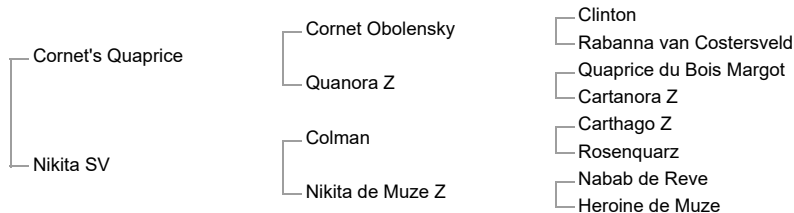

**Cor D'Levis**  
chestnut stallion  
2023-04-13, Old  
BWP 34